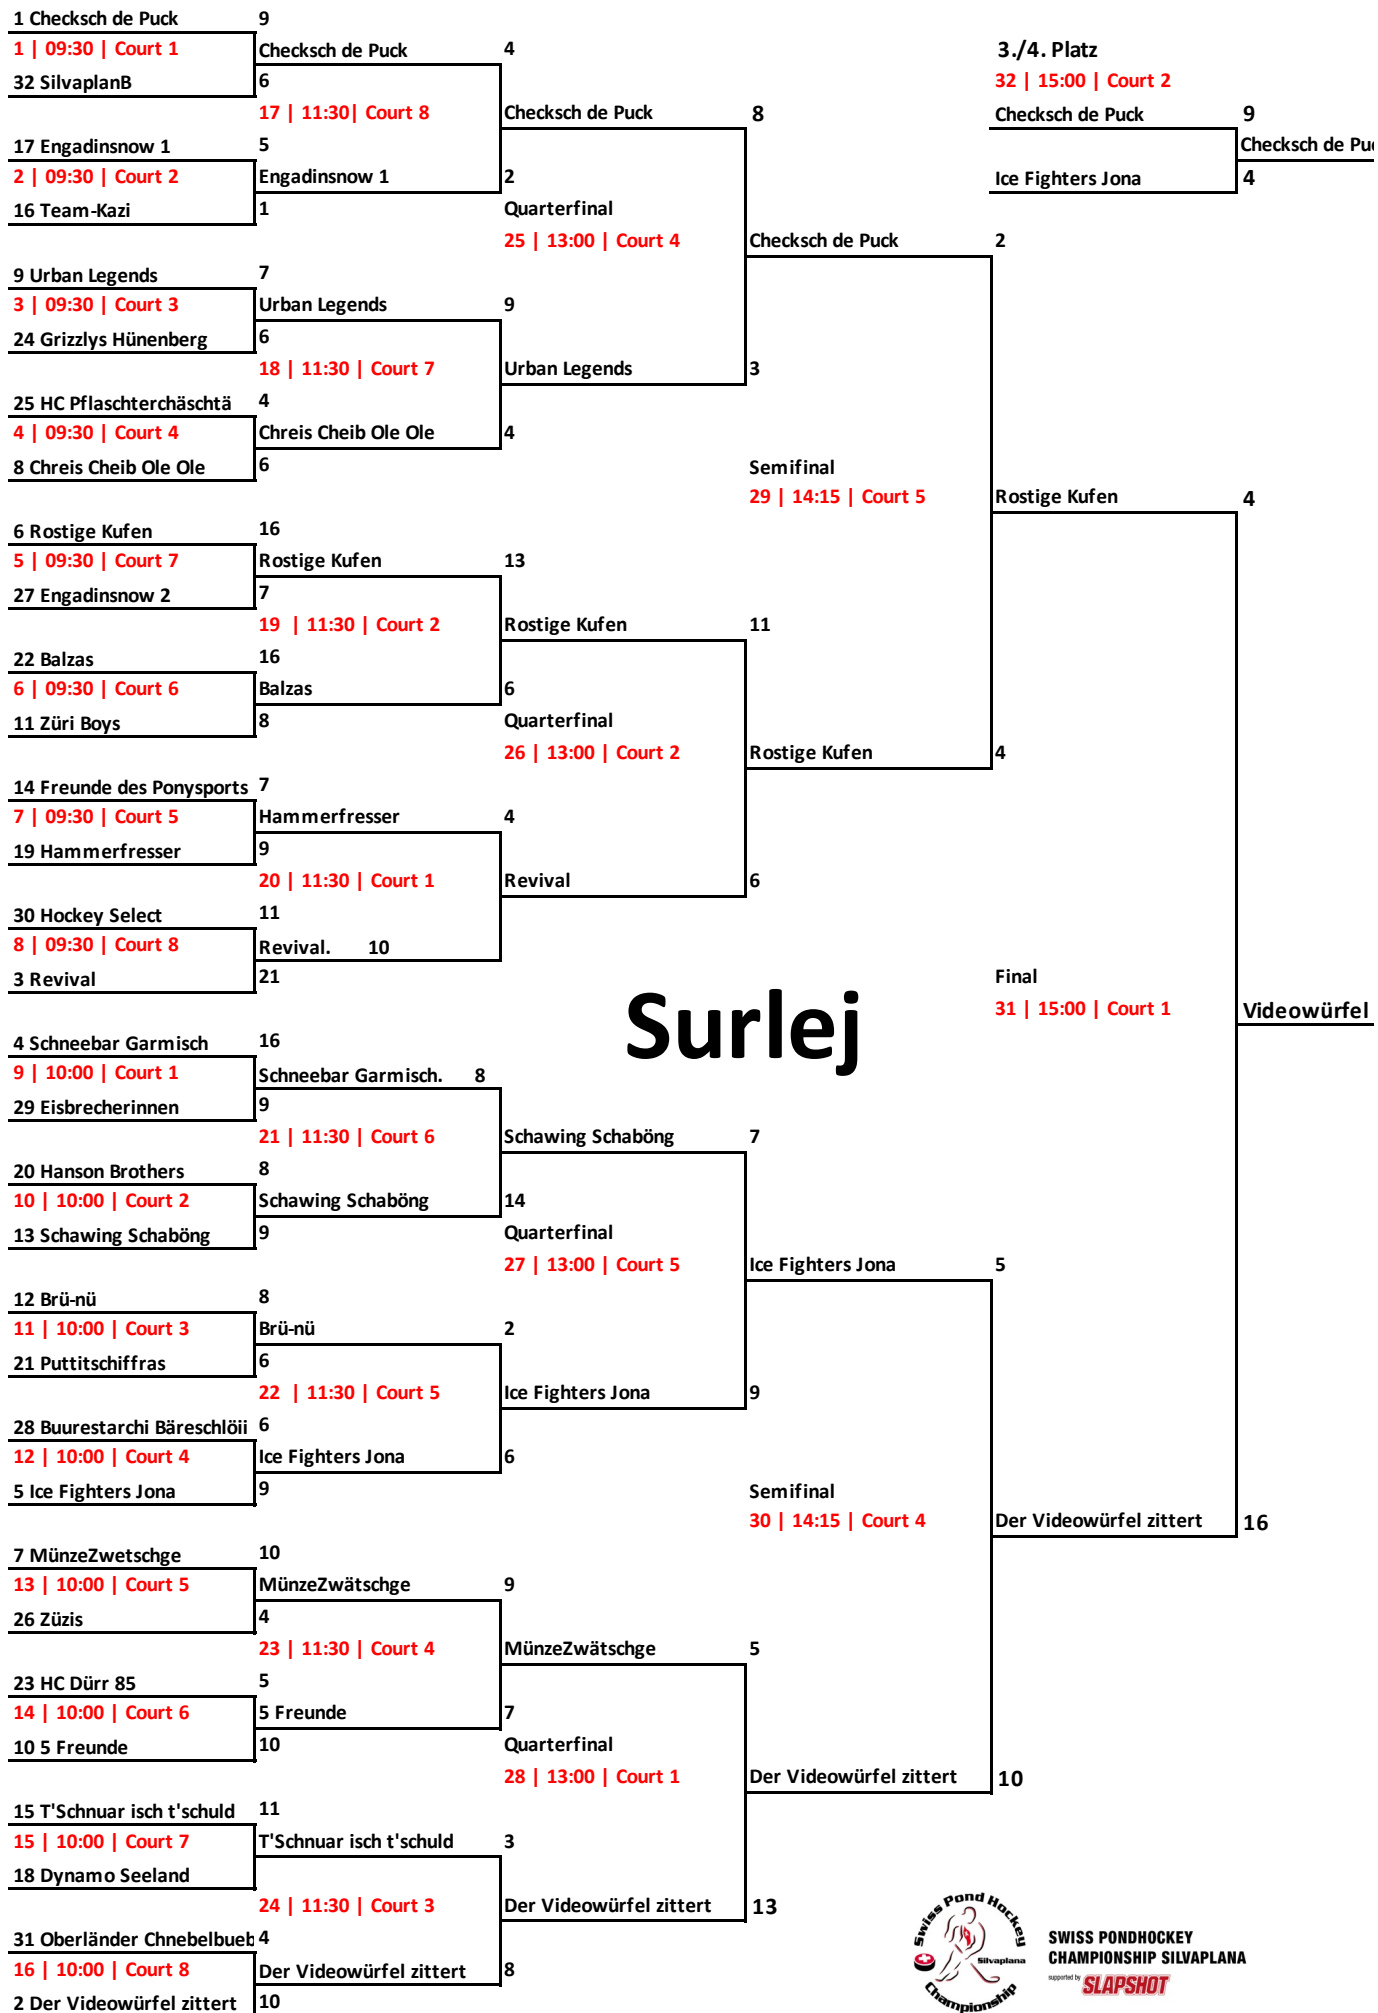

Finalrunde | Final Round

Champion

SWISS PONDHOCKEY
CHAMPIONSHIP SILVANAPLAN
supported by **SLAPSHOT**

Finalrunde | Final Round

Surlej

SWISS PONDHOCKEY
 CHAMPIONSHIP SILVAPLANA
 supported by **SLAPSHOT**

Finalrunde | Final Round

Rote Laterne

SWISS PONDHOCKEY
CHAMPIONSHIP SILVAPLANA
supported by **SLAPSHOT**