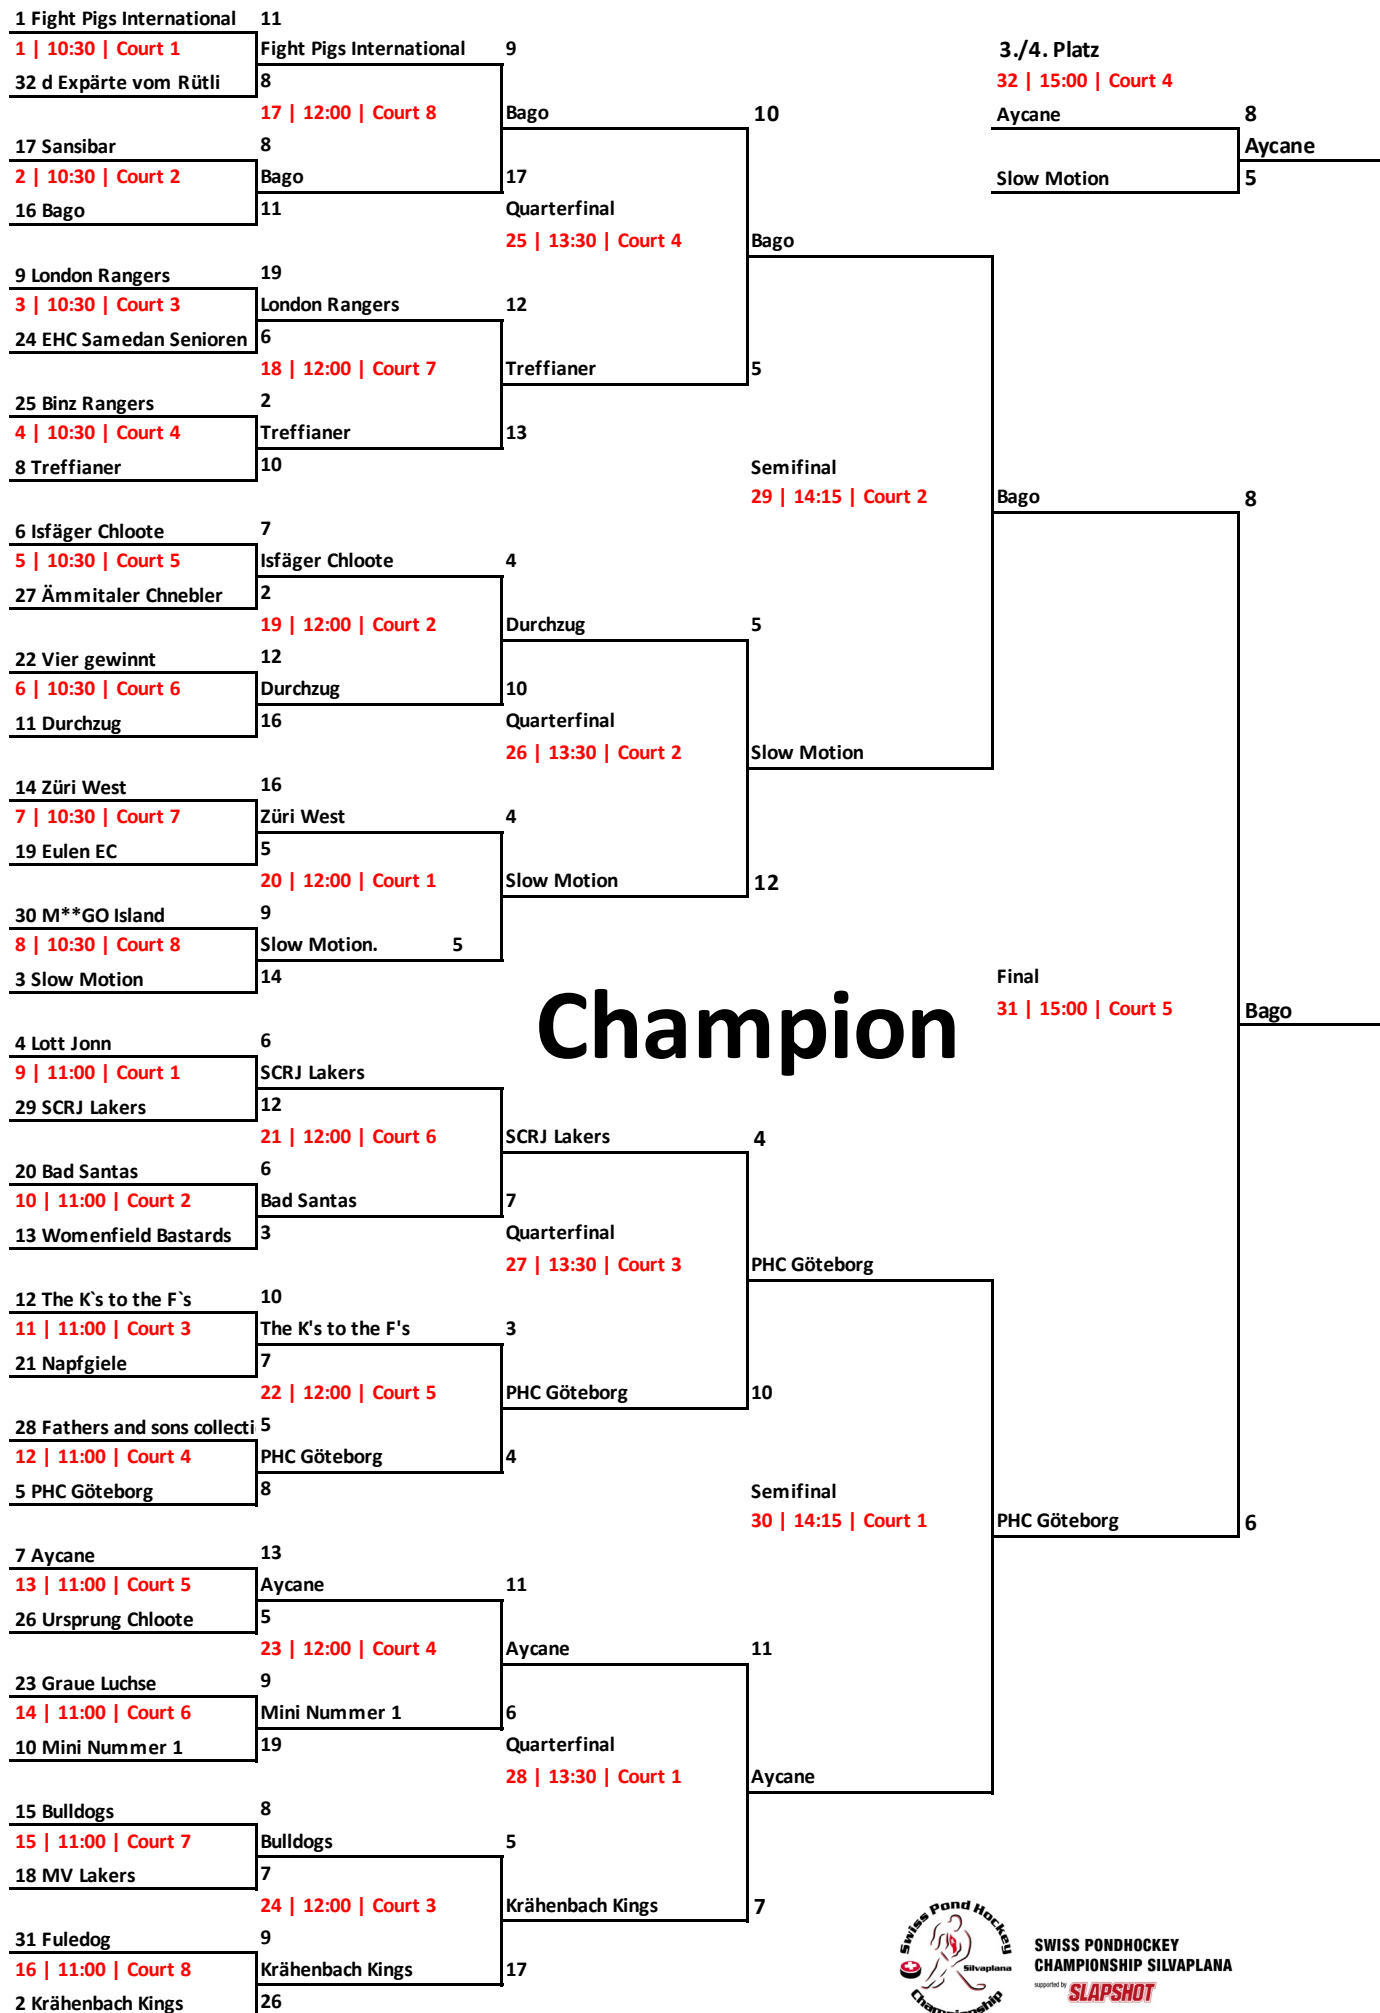

Finalrunde | Final Round

Champion

SWISS PONDHOCKEY
CHAMPIONSHIP SILVANAPLAN
supported by **SLAPSHOT**

Finalrunde | Final Round

Surlej

SWISS PONDHOCKEY
 CHAMPIONSHIP SILVAPLANA
 supported by **SLAPSHOT**

Finalrunde | Final Round

Rote Laterne

SWISS PONDHOCKEY
CHAMPIONSHIP SILVAPLANA
supported by **SLAPSHOT**